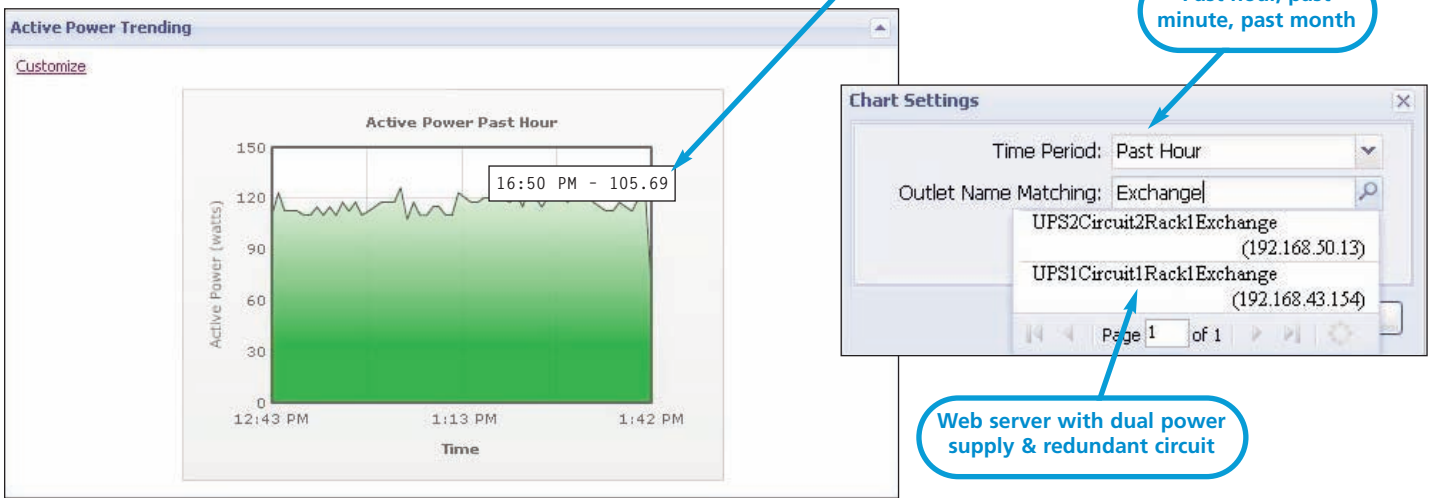

Dominion® PX Is Made Easy

- Bulk configuration lets you name outlet and set common parameters with ease
- Firmware management helps track and distribute firmware updates

Multivendor Power Data Aggregation

- User configurable collection intervals ensure desired accuracy while minimizing network traffic
- Aggregate current, voltage, power factor and active and apparent power data turns data into information

Reporting

- Standard trending and status reports help you easily see usage trends
- Open database connectivity capabilities let you use your existing data warehouse and reporting system to generate custom reports

Power trend by circuit, rack, IT device or customer

PDU activities and health

PDU Listing

View Add Edit Remove

IP	Name	Location	Status	Manufacturer	Model	Firmware
192.168.58.16	Phase_A_Ckt_14	Rack 6R	OK	Raritan	PX-Default	1.1.0-6684
192.168.58.17	Phase_C_Ckt_18	Rack 6L	OK	Raritan	PX-Default	1.1.0-6684
192.168.58.18	Phase_B_Ckt_16	Rack 5R	OK	Raritan	PX-Default	1.1.0-6684
192.168.58.19	Phase_C_Ckt_17	Rack 5L	OK	Raritan	PX-Default	1.1.0-6684
192.168.58.20	Phase_B_Ckt_9	Rack 4R	OK	Raritan	PX-Default	1.1.0-6684
192.168.58.21	Phase_C_Ckt_11	Rack 4L	OK	Raritan	PX-Default	1.1.0-6684
192.168.58.22	Phase_C_Ckt_12	Rack 3R	OK	Raritan	PX-Default	1.1.0-6684
192.168.58.23	Phase_A_Ckt_13	Rack 3L	OK	Raritan	PX-Default	1.1.0-6684
192.168.58.24	Phase_A_Ckt_2	Rack 1R	OK	Raritan	PX-Default	1.1.0-6684
192.168.58.25	Phase_B_Ckt_3	Rack 1L	OK	Raritan	PX-Default	1.1.0-6684

Page 1 of 2

Displaying PDUs 1 - 10 of 13

Ready to learn more about Raritan's Power IQ?

Call 1.800.724.8090 or visit www.raritan.com/poweriq today

©2008 Raritan Inc. All rights reserved. Raritan®, Know More. Manage Smarter™, Dominion® and Power IQ™ are registered trademarks or trademarks of Raritan Inc. or its wholly-owned subsidiaries. All others are registered trademarks or trademarks of their respective owners. Based in Somerset, N.J., Raritan has 38 offices worldwide, serving 76 countries. For more information, please visit Raritan.com